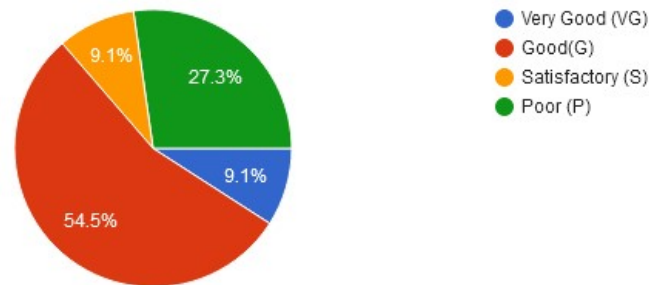

Mahila Vikas Sanstha's
**INDRAPRASTHA NEW ARTS
COMMERCE & SCIENCE
COLLEGE,** AT POST NALWADI, DIST. WARDHA (M.S.)
Accredited 'B' by NAAC

Approved by government
of Maharashtra

Affiliated to Rashtrasant Tukadoji
Maharaj Nagpur University, Nagpur

Recognised by U.G.C New Delhi
under section 2 (f) & 12 (b) of
UGC act 1956

5. Rate the quality of support services on campus.