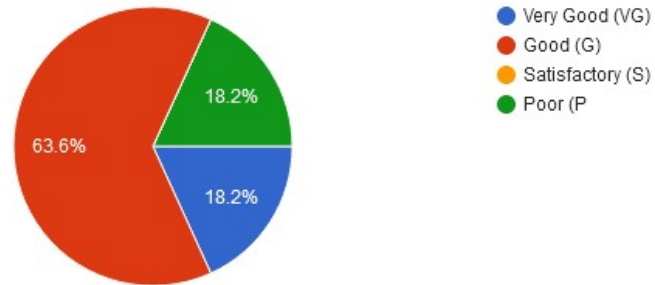

Mahila Vikas Sanstha's
**INDRAPRASTHA NEW ARTS
COMMERCE & SCIENCE
COLLEGE,** AT POST NALWADI, DIST. WARDHA (M.S.)
Accredited 'B' by NAAC

Approved by government
of Maharashtra

Affiliated to Rashtrasant Tukadoji
Maharaj Nagpur University, Nagpur

Recognised by U.G.C New Delhi
under section 2 (f) & 12 (b) of
UGC act 1956

1. How was the Admission Procedure of the college?