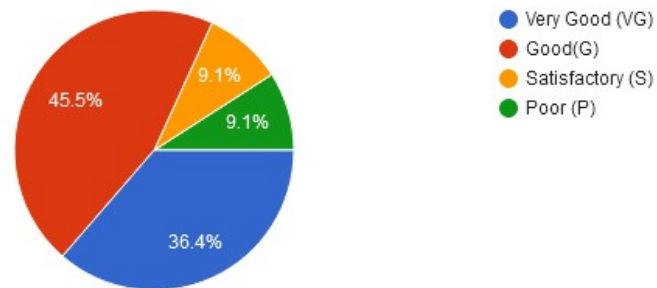

Mahila Vikas Sanstha's
**INDRAPRASTHA NEW ARTS
COMMERCE & SCIENCE
COLLEGE,** AT POST NALWADI, DIST. WARDHA (M.S.)
Accredited 'B' by NAAC

Approved by government
of Maharashtra

Affiliated to Rashtrasant Tukadoji
Maharaj Nagpur University, Nagpur

Recognised by U.G.C New Delhi
under section 2 (f) & 12 (b) of
UGC act 1956

3. Rate the Infrastructure & Lab facilities available on college campus.