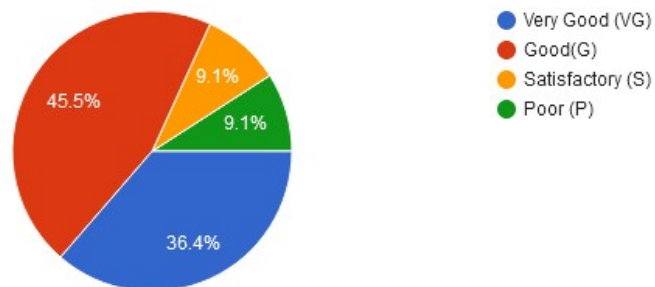

Mahila Vikas Sanstha's

INDRAPRASTHA NEW ARTS COMMERCE & SCIENCE COLLEGE, AT POST NALWADI, DIST. WARDHA (M.S.)

Accredited 'B' by NAAC

Approved by government
of Maharashtra

Affiliated to Rashtrasant Tukadoji
Maharaj Nagpur University, Nagpur

Recognised by U.G.C New Delhi
under section 2 (f) & 12 (b) of
UGC act 1956

9. Rate college over all administration and student support.