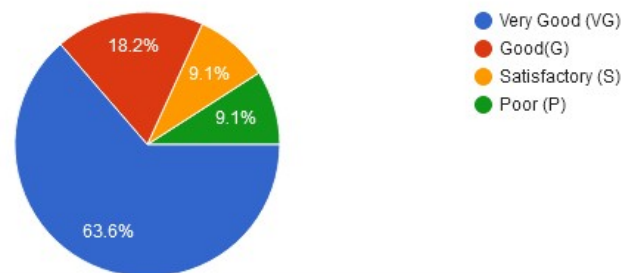

6. Rate the Extension and Social Programmes organized in the college.