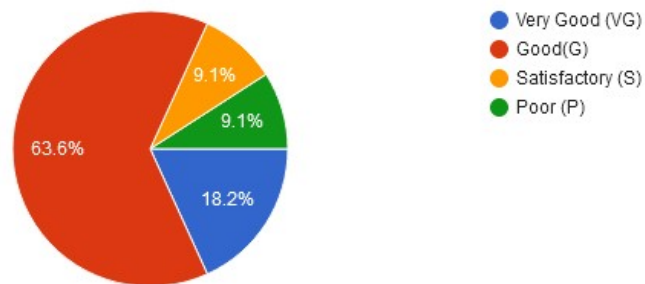

10. Overall Rating of the college