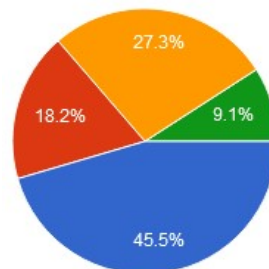

● Very Good (VG)
● Good (G)
● Satisfactory (S)
● Poor (P)