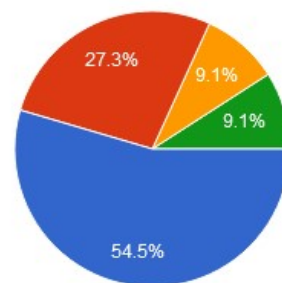

### 7. Rate the library services

● Very Good (VG)  
● Good (G)  
● Satisfactory (S)  
● Poor (P)